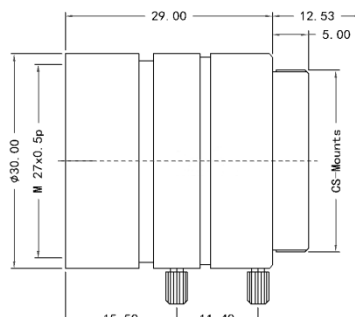

### FEATURES

- ◆ Lens Brand: ZLKC
- ◆ 1/1.8"CS-Mount 12mm 3MP
  - Can suppress stray light
  - Compact & Lightweight
  - Locking set screws for focus and iris

### SPECIFICATION

Model	VM1212MPC	
Image Size	1/1.8-inch	
Focal length	12mm	
F No.	F1.6	
M.O.D(m)	0.2m-Inf.	
Operation	Iris	Manual
	Focus	Manual
Distortion	1/3" Type	-1%
	1/2" Type	-0.8%
Horizontal Angle of View	1/2"Type	28.5°
Mount	CS-Mount	
Dimension	Φ30x34mm	
Weight	55.0g	
Remark	3MP Manual Iris Lens	